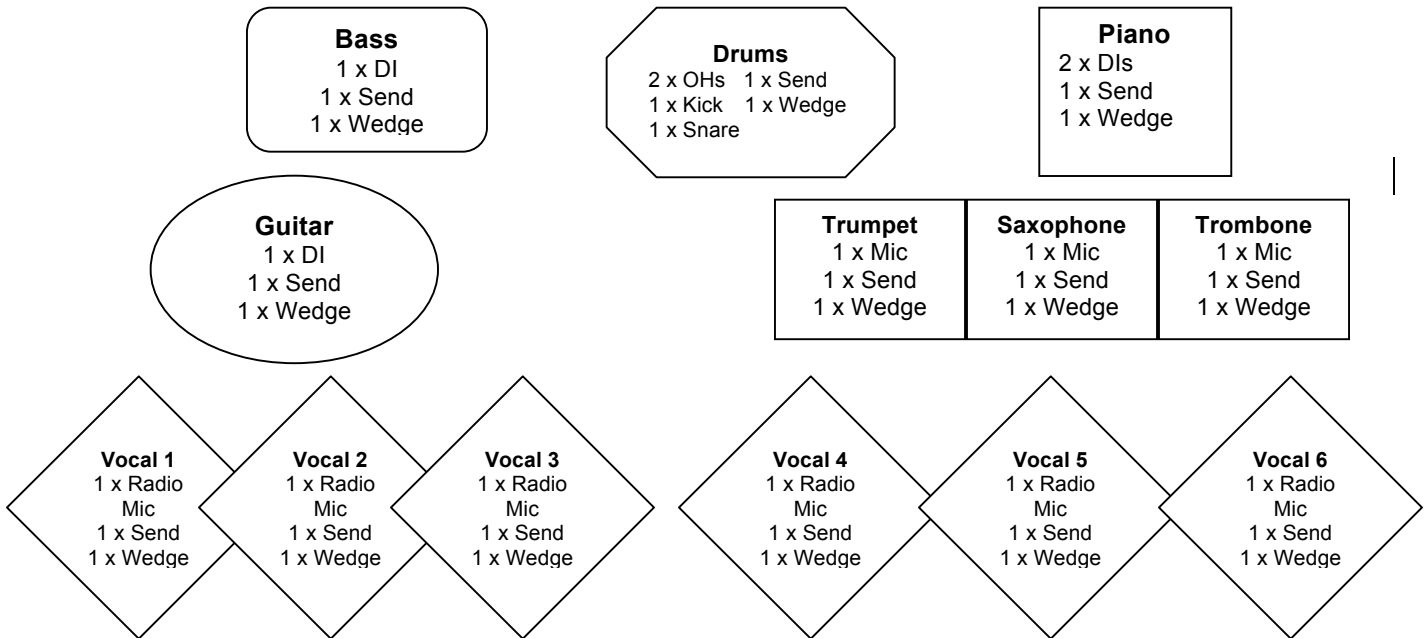

13 PIECE - STAGE PLAN & SPECIFICATIONS

****Rear Projector Screen (if available)**

**** NB - If available, a video projector and a screen at the rear of the stage is required**

PA Requirements

- 6 x Radio Microphones. (Shure Beta 87a or equivalent)
- 3 x Horn Section Microphones
- 4 x Drum Microphones
- 4 x DIs
- 1 x FOH Mixing console with
 - Minimum 24 Channels
 - 2X cd/computer input
 - CD Player
 - Vocal Effect Processor
 - 32 band stereo EQ
 - Compressor/Limiter (Optional)
- 1 x Fold Back Mixing console with
 - 13 x sends
 - 13 x wedges
- 4 x 15" 300w or equivalent speakers for front of house use.
- 13 x 12" 300w or equivalent speakers for monitor use.
-

Staging

Minimum size requirements: 8m x 5m

Lighting

Appropriate Stage lighting is required. The following is recommended:

- 8 X Parcan 64 with appropriate lighting rig mixing console and a selection of coloured gels.
- Follow spot (if available)
- Mirror ball (if available)